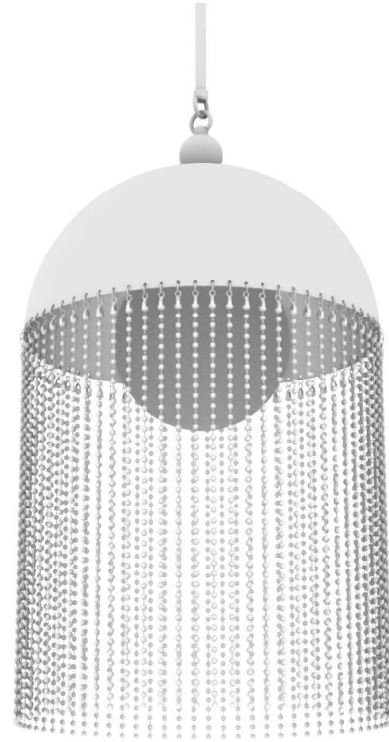

JUNG PENDANT - LARGE

MATERIALS

Brass

DIMENSIONS

SHADE

Ø12" X H8"

CANOPY

Ø5" X H¾"

WEIGHT

11.7 lbs

CERTIFICATION

UL Listed- Dry Locations Only (Standard)

UL Listed - Suitable for Damp Locations *

CE Marking *

SUSPENSION

Height is made to specification **

* Charges extra

** Additional charges for suspension >36"

FINISH OPTIONS

BRASS

Satin Brass

Aged Brass *

BEADS

Brass

Aged Brass *

BEAD LENGTH

Standard Length 12"

Customizable upon request *

LEAD TIME

6-8 Weeks

ELECTRICAL

LAMPING