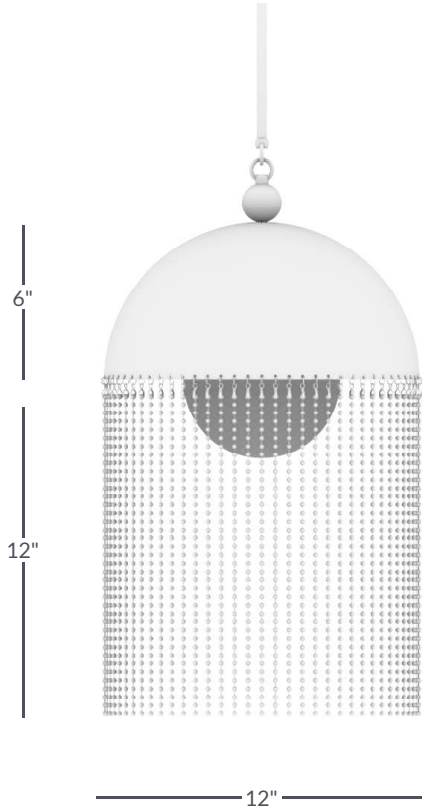

JUNG PENDANT - LARGE

MATERIALS

Brass

DIMENSIONS

SHADE

Ø12" X H8"

CANOPY

Ø5" X H¾"

WEIGHT

11.7 lbs

CERTIFICATION

UL Listed- Dry Locations Only (Standard)

UL Listed - Suitable for Damp Locations *

CE Marking *

SUSPENSION

Height is made to specification **

Aged Brass *

BEAD LENGTH

Standard Length 12"

Customizable upon request *

LEAD TIME

6-8 Weeks

ELECTRICAL

LAMPING