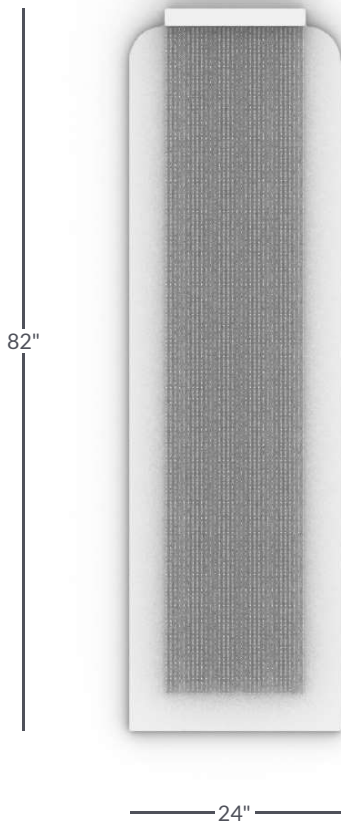

PURDAH MIRROR - FULL LENGTH

MATERIALS

Mirrored Glass
Metal Leaf
Beads

DIMENSIONS

L24" X H82" X D4"

WEIGHT

60 lbs

FINISH OPTIONS

BEADS & METAL LEAF

Gold
Silver
Aged Brass *

MIRROR

Clear (Standard)
Antique *

LEAD TIME

6-8 Weeks

CUSTOMIZATION

Custom cord colors, sizes and finishes available upon request.