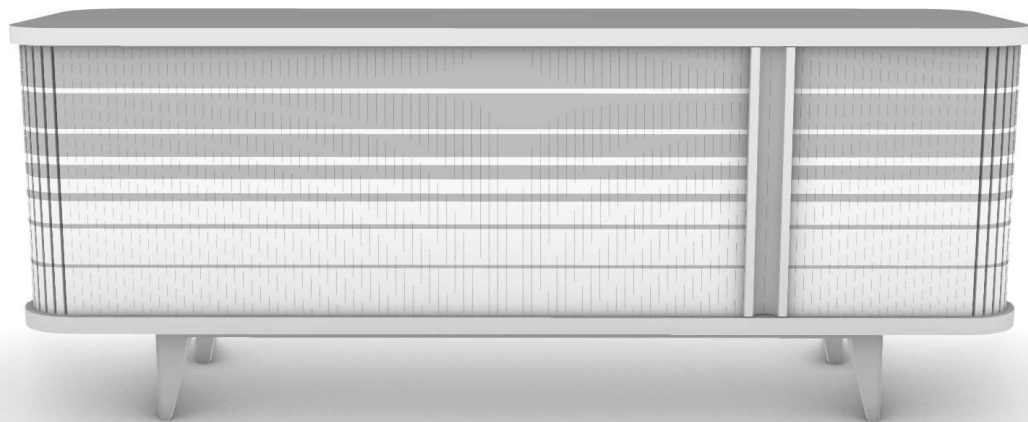

IKAT CREDENZA

MATERIALS

Hardwood Top
Hardwood Tambour Case

DIMENSIONS

L60" X W18" X H24"
L72" X W18" X H30"

WEIGHT

175-220 lbs

FINISH OPTIONS

WOOD
Maple
Oak *

FINISH
Indigo Blue
Madder Red
Oxidized

LEAD TIME

14-16 Weeks

CUSTOMIZATION

Custom sizes and finishes available upon request.

Each piece is carefully handcrafted by our team using natural materials and traditional processes. Slight variations may occur.