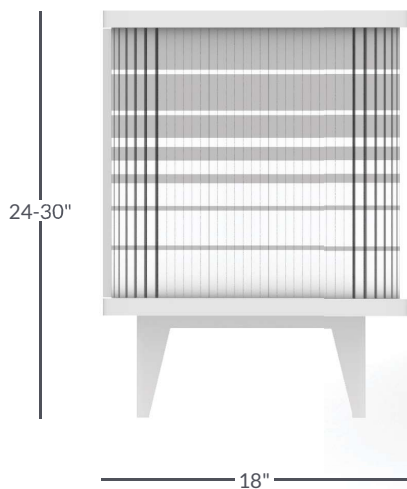

IKAT CREDENZA

MATERIALS

Hardwood Top
Hardwood Tambour Case

DIMENSIONS

L60" X W18" X H24"
L72" X W18" X H30"

WEIGHT

175-220 lbs

FINISH OPTIONS

WOOD
Maple
Oak *

FINISH
Indigo Blue
Madder Red
Oxidized

LEAD TIME

14-16 Weeks

CUSTOMIZATION

Custom sizes and finishes available upon request.

Each piece is carefully handcrafted by our team using natural materials and traditional processes. Slight variations may occur.