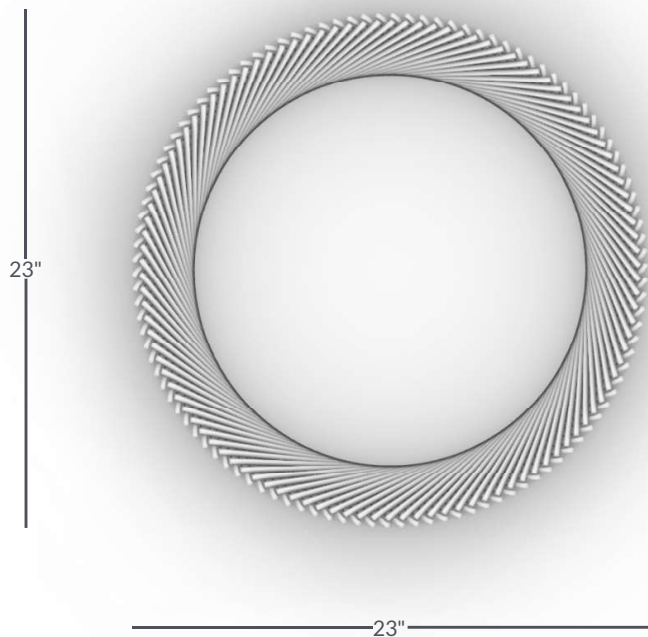

MOODA MIRROR 18

MATERIALS

Hardwood Dowels
Mirrored Glass
Cotton Cord/ Leather

DIMENSIONS

OVERALL
Ø23" X D4"
MIRROR
Ø18"

WEIGHT

16 lbs

FINISH OPTIONS