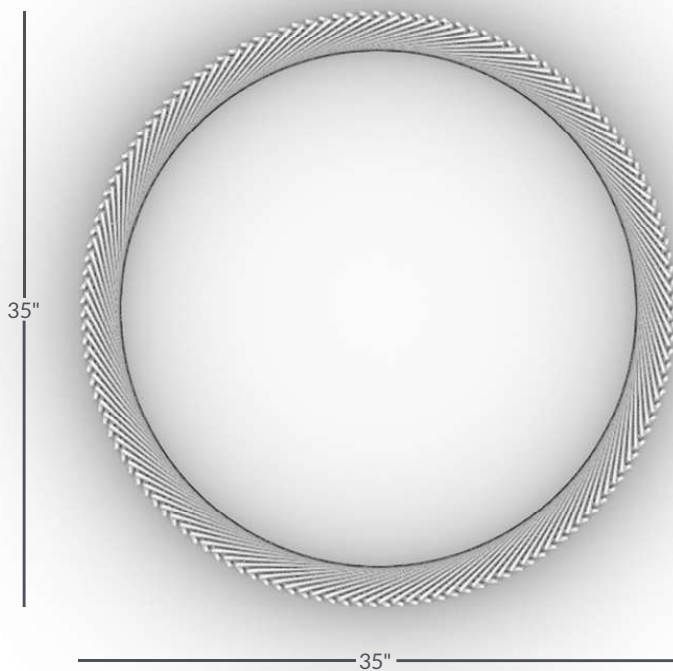

MOODA MIRROR 30

MATERIALS

Hardwood Dowels
Mirrored Glass
Cotton Cord/ Leather

DIMENSIONS

OVERALL
Ø35" X D4"
MIRROR
Ø30"

WEIGHT

32 lbs

FINISH OPTIONS