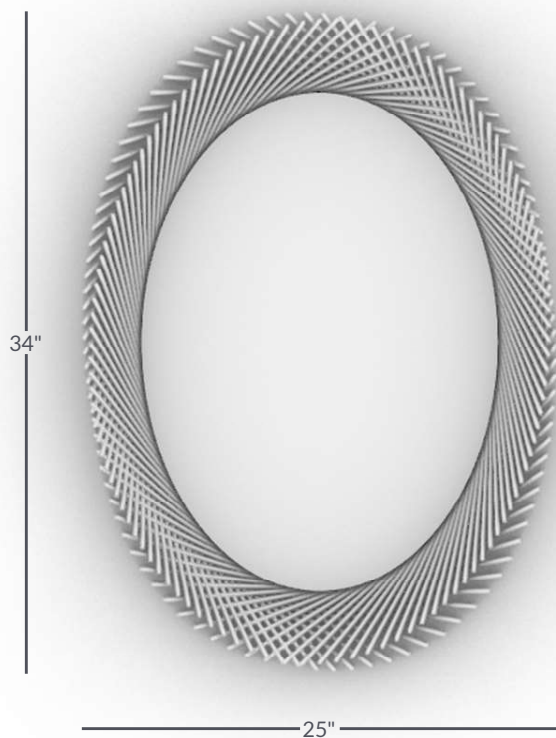

# MOODA OVAL MIRROR 28

## DIMENSIONS

OVERALL  
L33" X W24" X D4"  
MIRROR  
L28" X W20"

## LEAD TIME

6-8 Weeks