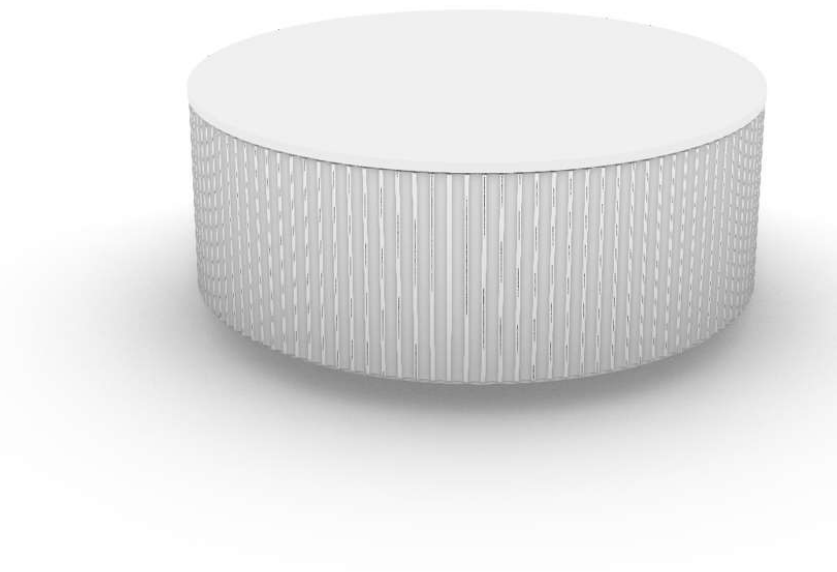

PILAR COFFEE TABLE

MATERIALS

Hardwood OR Stone Top
Hardwood Fluted Base

DIMENSIONS

Ø39" X H15"

WEIGHT

110 lbs

FINISH OPTIONS

WOOD

Maple
Oak *

STONE

White Carrara *
Crema Marfil *
Nero Marquina *

FINISH

Bleached
Natural
Oxidized

OMBRE

Celadon Green *
Cobalt Blue *
Copper Red *