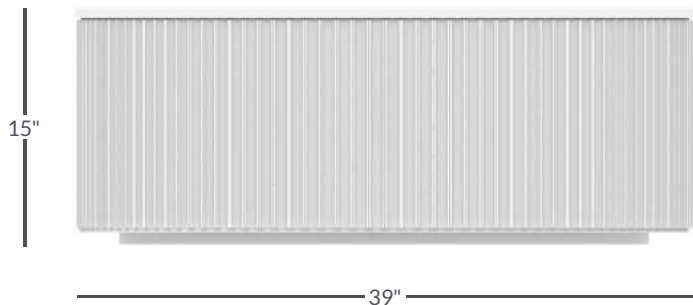

PILAR COFFEE TABLE

MATERIALS

Hardwood OR Stone Top
Hardwood Fluted Base

DIMENSIONS

Ø39" X H15"

WEIGHT

110 lbs

FINISH OPTIONS