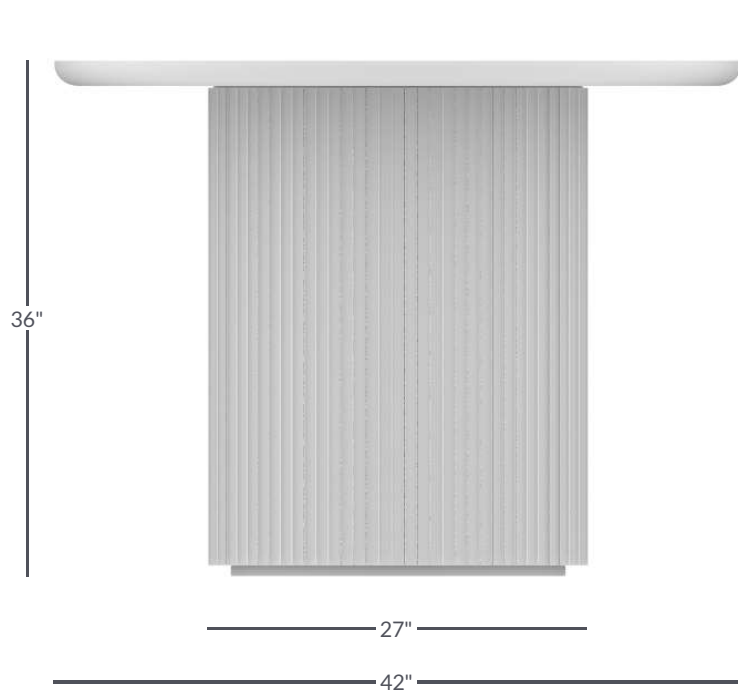

PILAR DEMILUNE CONSOLE

MATERIALS

Hardwood OR Stone Top
Hardwood Fluted Base
Brass Skirting

DIMENSIONS

L42" X D12" X H36"

WEIGHT

43 lbs

FINISH OPTIONS