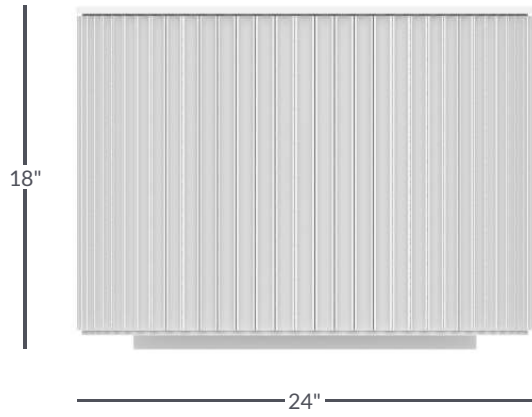

PILAR OCCASIONAL TABLE

MATERIALS

Hardwood OR Stone Top
Hardwood Fluted Base

DIMENSIONS

Ø24" X H18"

WEIGHT

51 lbs

FINISH OPTIONS